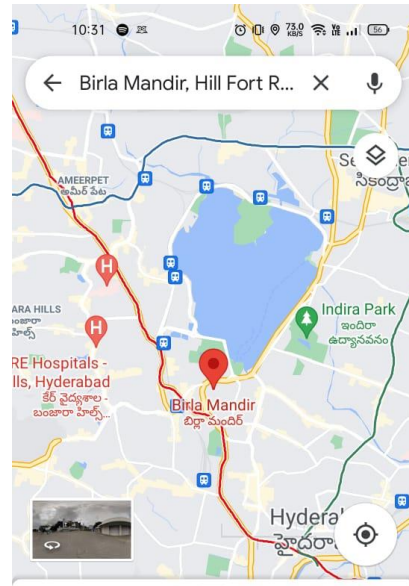

CHARMINAR

GOLCONDA FORT

← Charminar

the arches of the main structure are two stories. The first was once used as a madrasah (Islamic college) in the Quṭb Shāhī era, and the second houses a small mosque. In addition to the mosque, the Charminar has 45 other prayer areas. The Charminar's roof and minarets afford panoramic views of Hyderabad, notably the historic Golconda Fort to the west and the bustling Lad Bazaar—adjacent to the Charminar—which is famed for its traditional lacquer bangles studded with coloured glass and stones.

CLICK the button to show Directions

DIRECTION

Birla Mandir
 బిర్లా మందిర్
 4.7 ★★★★★ (24,549)
 Hindu temple · 1 hr 6 min
 Open · Closes 12PM · Reopens 2PM

Directions Start Call

5. CONCLUSION

Keeping travelers' need in consideration and the current trend to the use of android devices, we have developed our Travel Guide Android Application. The application is able to meet most of the requirements that are commonly asked by travelers, Besides, the simplicity of using the application has been maintained. The app can be helpful for Telangana people who are newcomers to Hyderabad city.