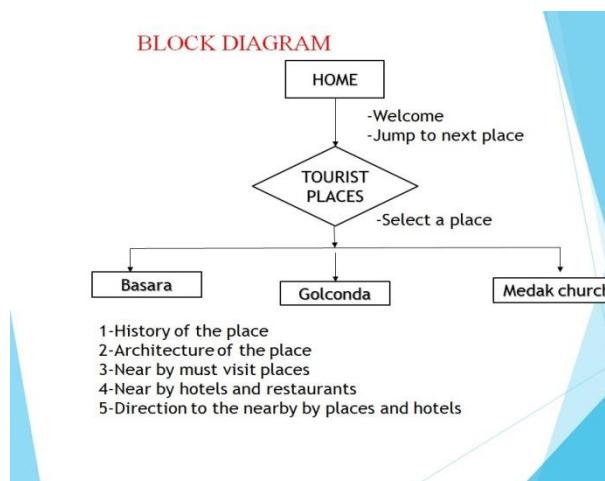

User can easily view the place on map with its description, image and address.

The system also provides food places in the application0

System GUI is easy to use

2. RELATED WORK

The problem statement is that many people stuck on the road due to no directions .No more worries when you get stuck in an unknown area .This app basically shows the directions and the nearby hotels and restaurants and the nearby places to the foreigners.

3. IMPLEMENTATION

The ultimate goal of the App is to explore the requirements of travelers in Telangana and our proposed and developed solution of android application including some basic guidance for the travelers in Telangana. Every year thousands of foreigners from diverse countries come to visit Telangana for different purposes.

4. EXPERIMENTAL RESULTS

The main aim of this App is to save time and increase efficiency in Traveling for travelers. In this App we have different places around Telangana This will help in planning your trip better and you would